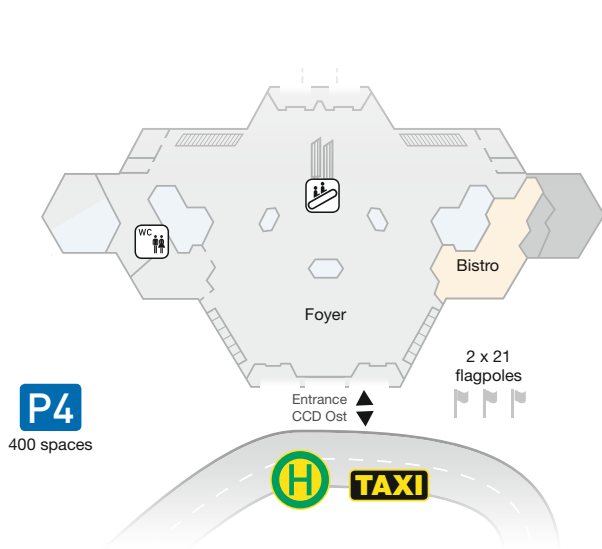

CCD OST GROUND FLOOR