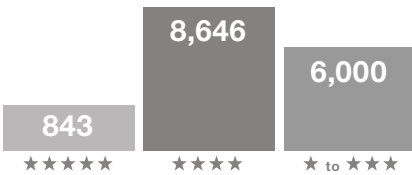

6 km
to Media Harbour /
Rhine Tower

5 km
to Central Station

4 km
to Old Town /
City Center

PUBLIC TRANSPORT

Subway line U78
Subway line U79

Bus 722

ACCOMMODATION

186 hotels **15.489** rooms