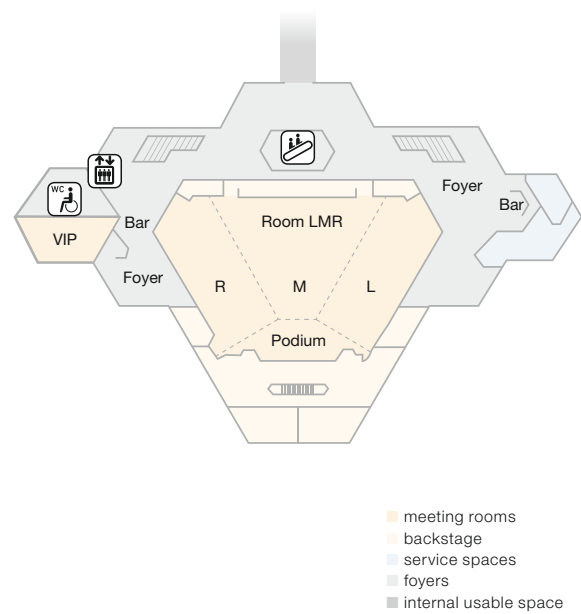

FIRST FLOOR

Room	Gross area (sqm)	Capacity			Height (m)
		Theatre	Classroom	Banquett	
Bistro	145	-	-	40	3.50
Foyer	1,500	-	-	-	3.20
Room LMR	754	600	496	410	5.00
Room L	217	243	127	120	5.00
Room M	320	353	198	200	5.00
Room R	217	243	127	120	5.00
VIP Apartment	70	-	-	-	3.00
Backstage	125	-	-	-	3.00
Foyer	950	-	-	-	3.20