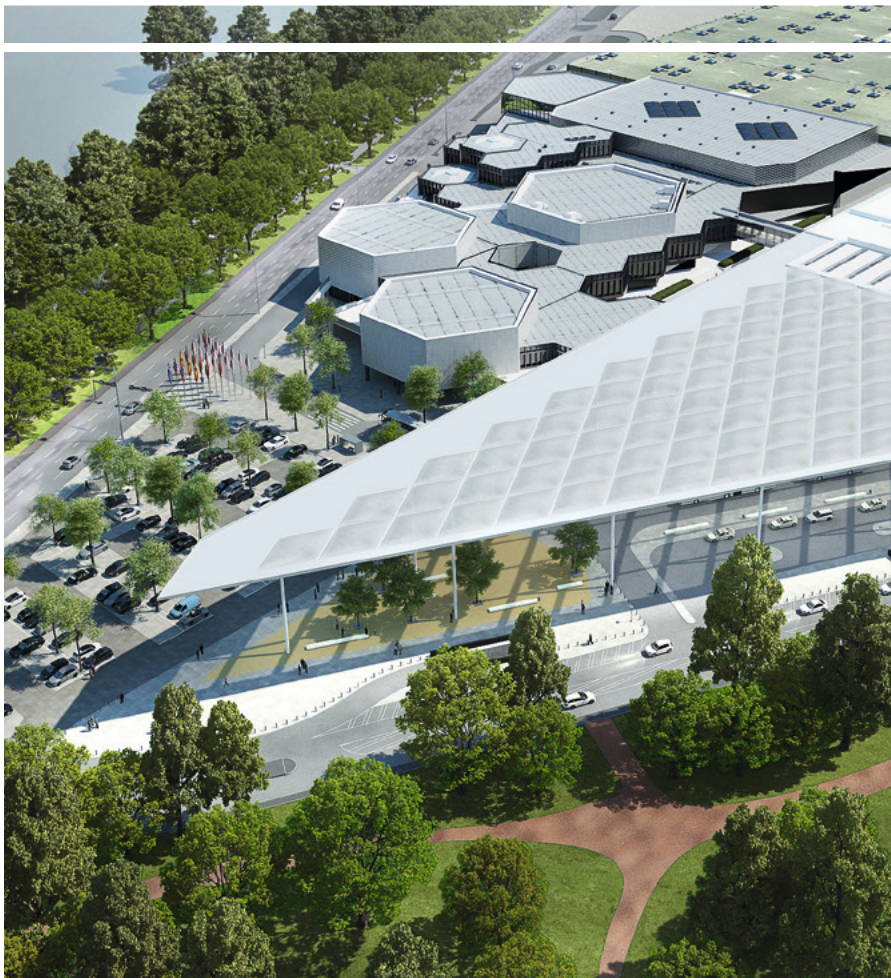

YOUR CONTACT

Mandy Pahl-Bauerfeind
Director of Sales
Conventions and Corporate Events
T +49 (0) 211 / 45 60 - 84 13
PahlM@d-cse.de
www.ccd.de

CCD Congress Center Düsseldorf
Stockumer Kirchstraße 61
40474 Düsseldorf
Germany

#ccddüsseldorf
#newmeetingdimensions
#weloveDUS

DÜSSELDORF
Congress | Sport | Event